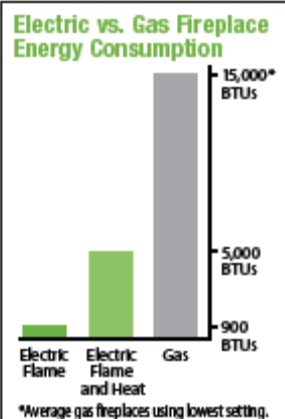

safe
clean
green

*Enjoy all the ambiance of a fireplace
using a fraction of the energy!*

Electric fireplaces use over
90% less energy than gas to produce
visual flames – with **ZERO** emissions.

- Maintain a safe, healthy environment for anyone concerned about indoor air quality.
- Reduce impact on the environment – no burning of fossil fuels, eliminating the emission of carbon dioxide and other greenhouse gases.
- Conserve energy by zone heating – provides supplemental heat for up to 400 square feet.

Green Advantages!

The unique design attributes of Electraflame® electric fireplaces provide a multitude of benefits to both homeowners and the environment. Many of these characteristics are unique to electric fireplaces and meet the criteria set out by the independent groups and organizations who promote the practice of Green construction and sustainable development practices. Electraflame® electric fireplaces meet these criteria and go further to help create and maintain homes that are clean, healthy and safe for their occupants and neighbors.